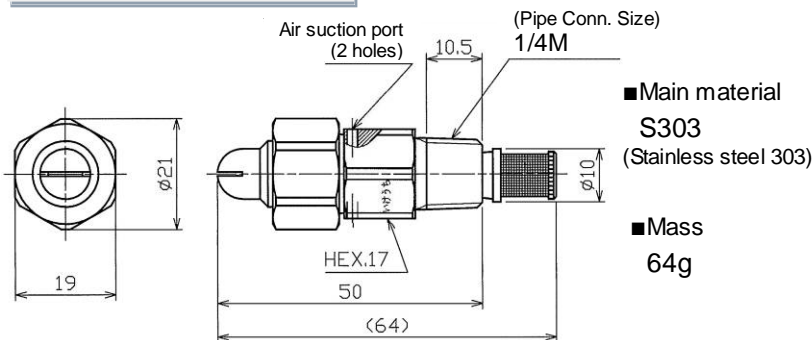

Drawing

*This photo shows the AW nozzle spraying foam cleaning liquid horizontally.

【Photo of spray】

Standard specifications

Spray Angle (°)						Spray Capacity (L/min)						Strainer Mesh Size
0.1MPa	0.2MPa	0.3MPa	0.4MPa	0.5MPa	0.6MPa	0.1MPa	0.2MPa	0.3MPa	0.4MPa	0.5MPa	0.6MPa	
45	87	100	107	112	115	0.72	0.93	1.10	1.25	1.38	1.49	#50

Note: The above data were measured with tap water.

How to order

When you order the above standard specification nozzle, please use the following code.

1/4M AWVV 10011 S303 W

* Please feel free to contact our local sales office for details and other specifications.

IKEUCHI (SHANGHAI) CO., LTD.

Room 1311, Building A, North Region Commercial Plaza, 988 Da Tong Road, Zha Bei District, Shanghai 200070, P.R.China
Tel: 86-21-6140-9731 Fax: 86-21-6123-4239 E-mail: mist@kirinoikeuchi.com URL: http://www.kirinoikeuchi.com/
Tianjin Branch Tel: +86-22-2320-1676 Fax: +86-22-2320-1675

IKEUCHI USA, INC.

8110 Beckett Center Drive, West Chester, OH 45069 USA
Tel: 1-513-942-3060 Fax: 1-513-942-3064 E-mail: info@ikeuchiusa.com URL: http://www.ikeuchiusa.com/

IKEUCHI EUROPE B.V.

Asterweg 17 A6, 1031 HL Amsterdam, The Netherlands
Tel: 31-20-820-2175 Fax: 31-20-820-2176 E-mail: info@ikeuchieurope.com URL: http://www.ikeuchieurope.com/

Ikeuchi Taiwan Co., Ltd.

11 F-1, No.27, Sec.1, Chung Shan N. Rd., Taipei, 10441 Taiwan, R.O.C.
Tel: 886-2-2511-6289 Fax: 886-2-2541-6392 E-mail: sales@ikeuchi.com.tw URL: http://www.ikeuchi.com.tw/

IKEUCHI (THAILAND) CO., LTD.

12 Soi Chalemprakiat Rama 9, Soi 30 Yak 24, Kwang Dokmai, Khet Prawet, Bangkok 10250 Thailand
Tel: 66-2-328-0392 Fax: 66-2-328-0391 E-mail: info@ikeuchithai.com

Headquarters

Daiichi Kyogyo Bldg., 1-15-15, Awaza
Nishi-ku, Osaka 550-0011, Japan
Tel: 81-6-6538-4015 Fax: 81-6-6538-4022
E-mail: overseas@kirinoikeuchi.co.jp
URL: http://www.kirinoikeuchi.co.jp/eng/